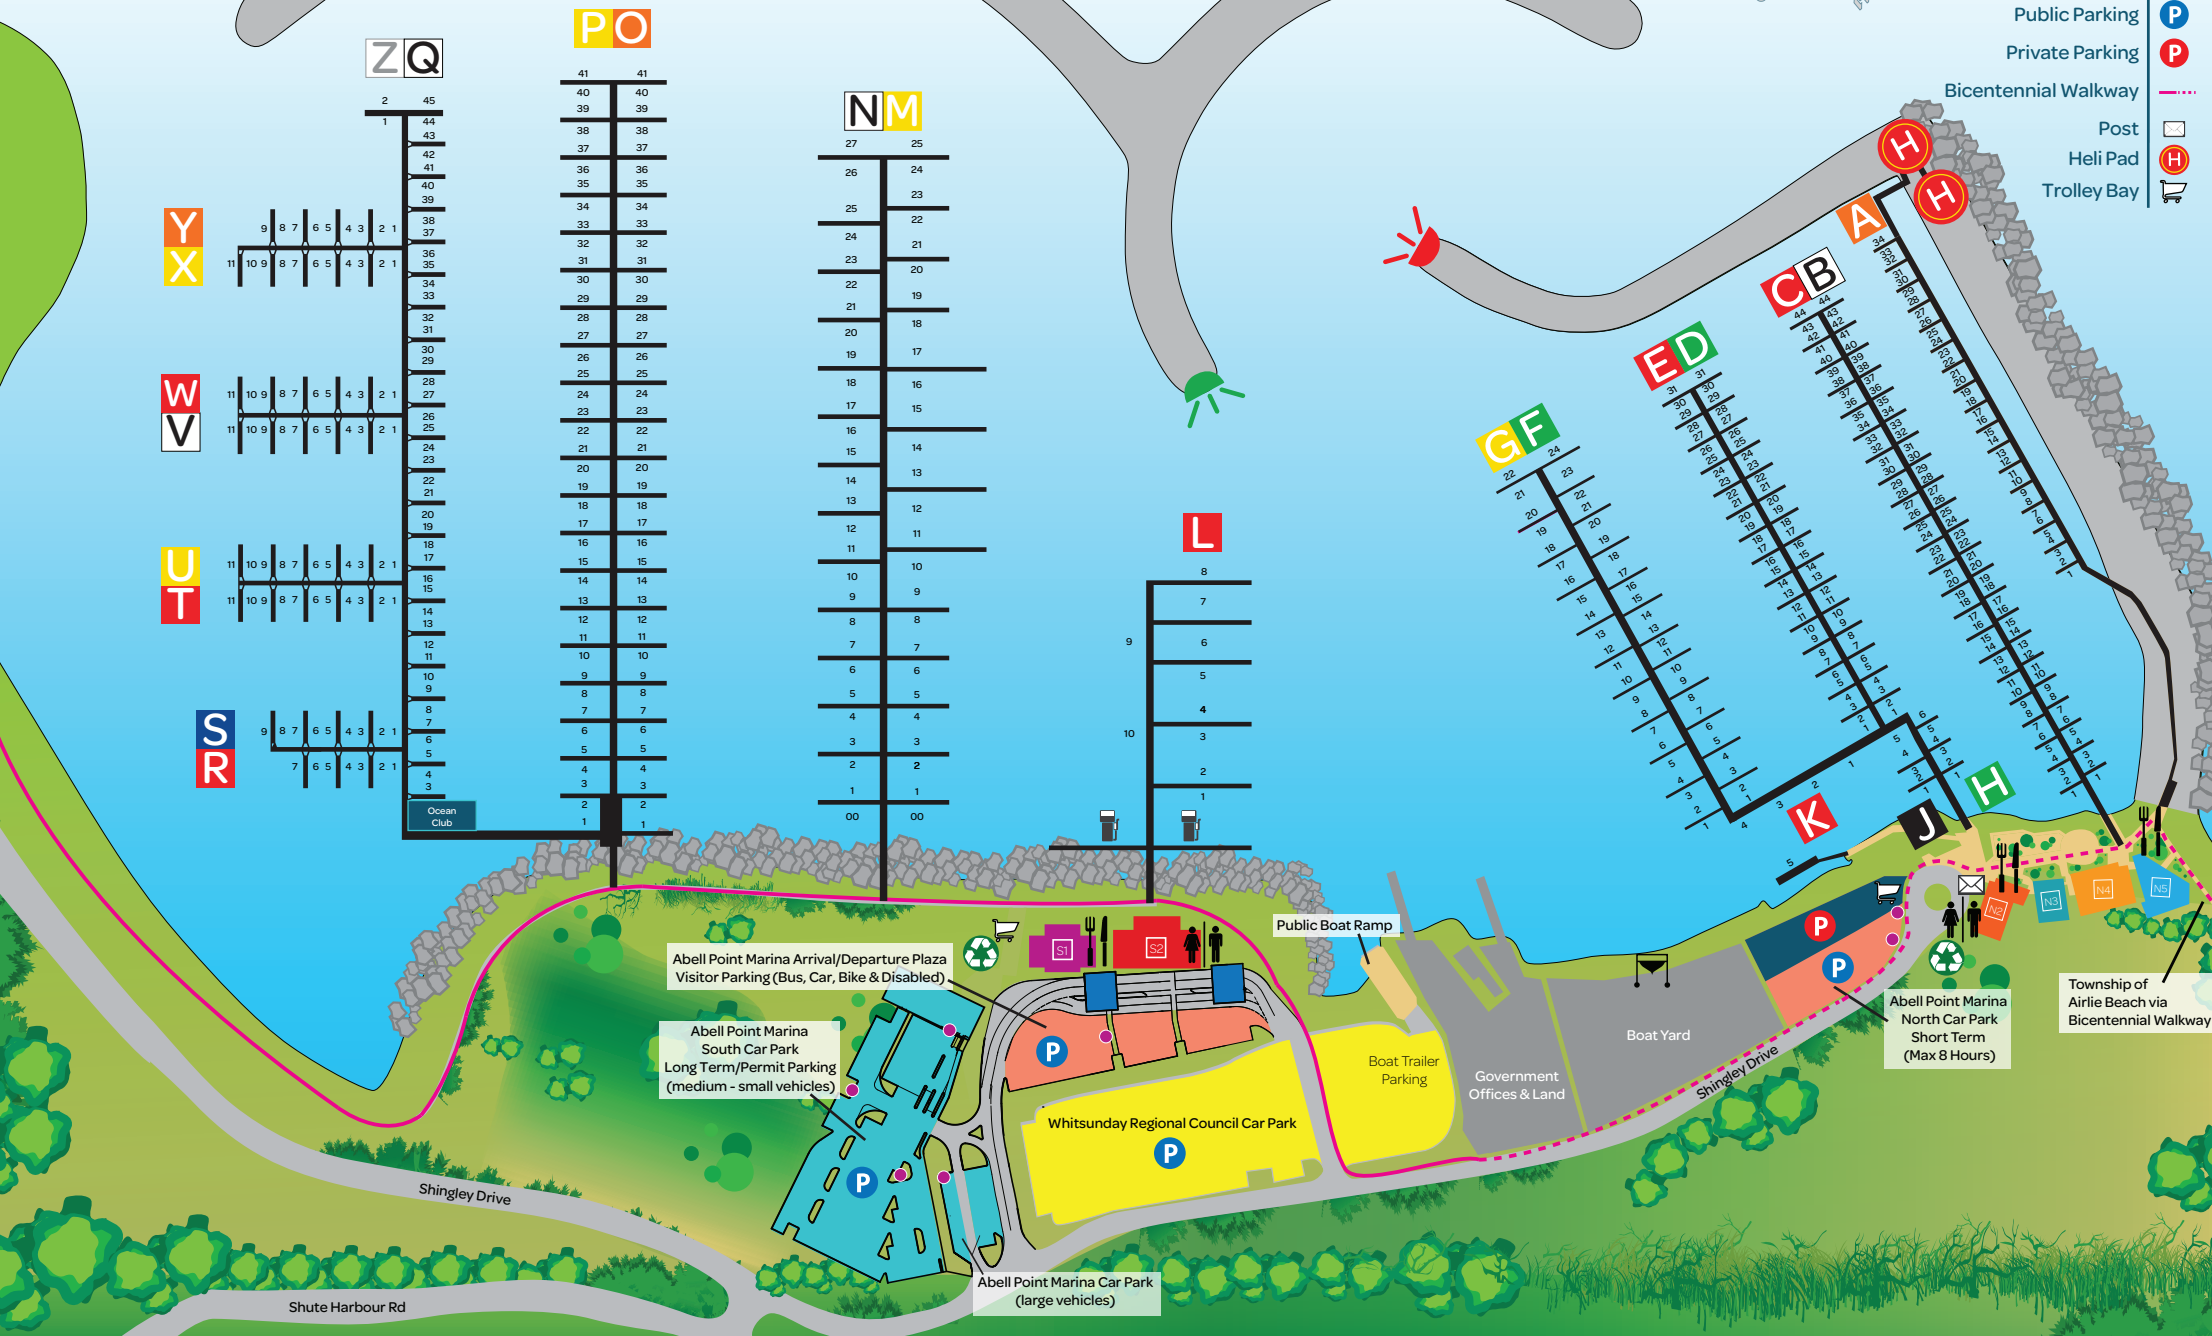

- Marina Office
- APM Car Park Machines
- Toilets
- Refuse & Recycling
- Dining
- Public Parking
- Private Parking
- Bicentennial Walkway
- Post
- Heli Pad
- Trolley Bay

Abell Point Marina Arrival/Departure Plaza  
Visitor Parking (Bus, Car, Bike & Disabled)

Abell Point Marina  
South Car Park  
Long Term/Permit Parking  
(medium - small vehicles)

Whitsunday Regional Council Car Park

Abell Point Marina Car Park  
(large vehicles)

Public Boat Ramp

Boat Trailer Parking

Government Offices & Land

Boat Yard

Abell Point Marina  
North Car Park  
Short Term  
(Max 8 Hours)

Township of  
Airrie Beach via  
Bicentennial Walkway